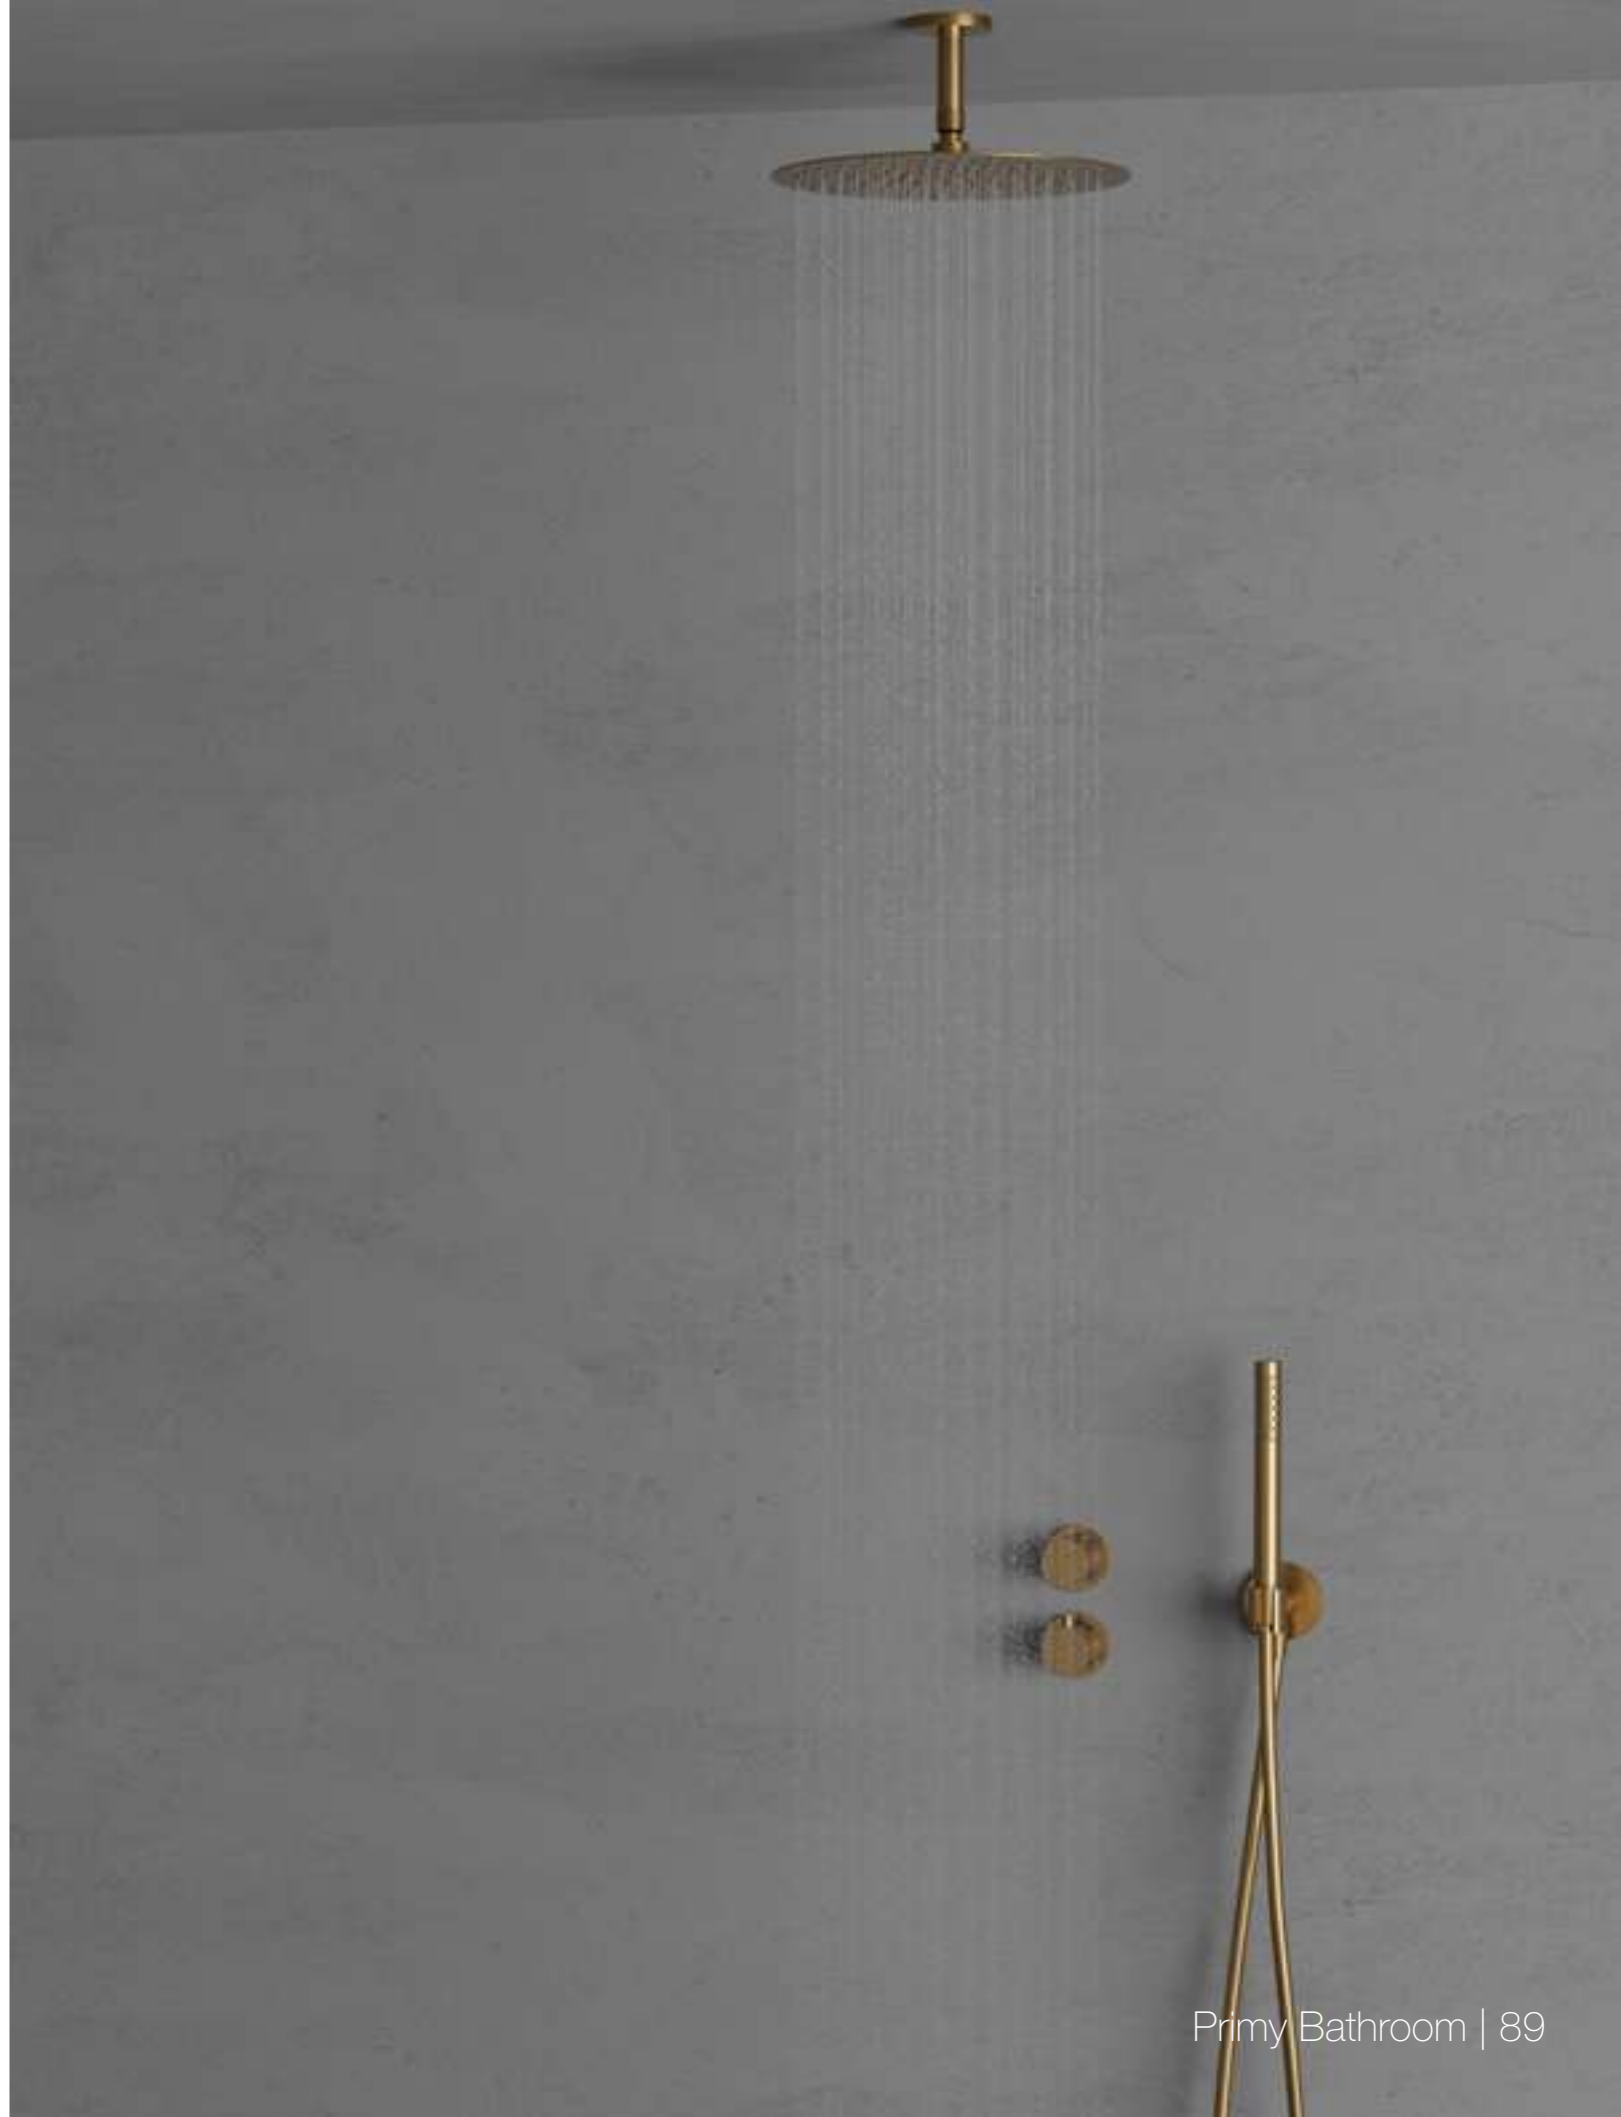

Original

Sand

Rust

Amber

Scrap

Shadow

Coal

Harmonized 2z